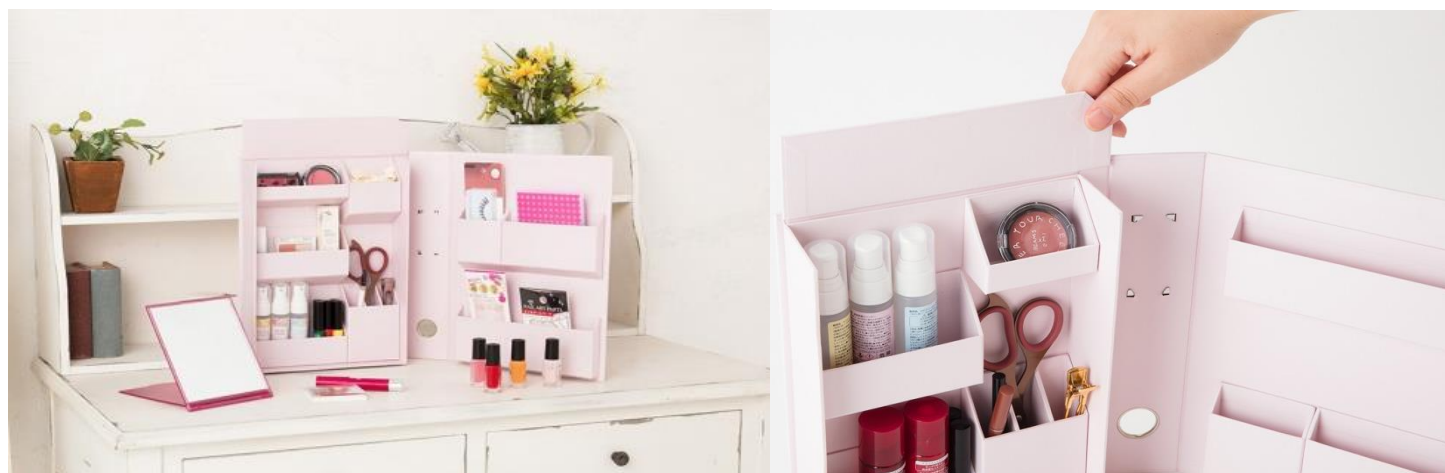

# Life Style Tool \*Pastel Color

LIFE STYLE TOOL EXCEEDED 300,000 UNITS ON SALE.  
AND NOW, PASTEL COLOR NEWLY RELEASED!

Targeting at women for cosmetics and young girls for stationery who prefer a lovely storage box.

## LST-B01

Unit size: 70(W)\*70(D)\*210(H)mm

Measurement: 0.034m<sup>3</sup>

Per Carton: 24pcs

## LST-B02

Unit size: 88(W)\*88(D)\*245(H)mm

Measurement: 0.059m<sup>3</sup>

Per Carton: 24pcs

**LST-FB5**

Unit size: 212(W)\*62(D)\*266(H)mm  
 Measurement: 0.053m<sup>3</sup>  
 Per Carton: 12pcs

**LST-FA4**

Unit size: 240(W)\*62(D)\*306(H)mm  
 Measurement: 0.067m<sup>3</sup>  
 Per Carton: 12pcs