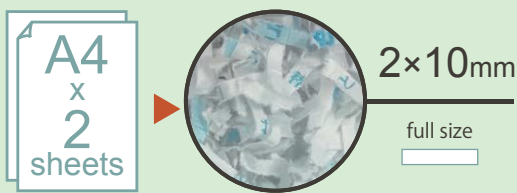

Maximum 2 sheets of paper.
Micro-cut for high security.

Maximum throat

Paper A4

Up to **2** pcs

Throat width

A4 size

220mm

Trash box capacity

about **3.9** l

about **27** sheets

Cutting size

MICRO CUT

2x10mm

Cutting size

CD-DVD

3 Division

Cutting size

Credit card

5 Division

NSH-303

Unit Size: W290xD133xH178mm

Weight: 2.3kg

Throat width: Paper/220mm, CDs/121mm, Cards/87mm

Cutting size: Paper/micro-cut(2x10mm), CDs/3 division, Cards/5 division

Maximum Sheets: Paper=2pcs/ CDs, Cards=1pc

Carton: W465xD338xH425mm / 16.0kg

QTY Per Carton: 6