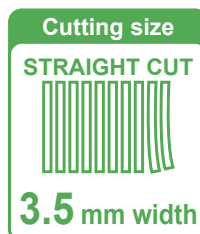

KURUKKIRU STRAIGHT HAND SHREDDER

Protect your privacy easily!

Nakabayashi

A6 Size
Compatible

Manual
type

Simple shredder for paper.

WHITE (WH)

GREEN (GN)

NSH-S01

Unit Size: W183×D107×H152mm
Weight: 0.4kg
Materials: ABS, AS, STEEL
Throat Width: 119mm

Maximum Throat: 1pc (Folded A4)
Cutting Size: Straight Cut (about 3.5mm)
Carton: W585×D416×H360mm / 12.5kg
QTY Per Carton: 20