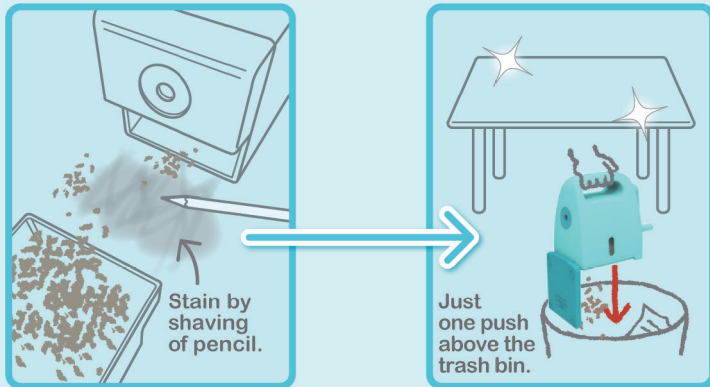

Pencil Sharpener PACATTO

One hand operation!
This sharpener disposes the shavings to the trash bin directly and keeps your desk clean.

Black-stain is not avoidable by conventional pencil sharpener.

Then, **One Push function** - direct disposal to the trash bin. ▶

LB (Light Blue)

LV (Lavender)

BK (Black)

BE (Beige)

Easy to bring anywhere with a grip.

The economical sharpener can sharpen the pencil up to the length in 41mm.

With automatic eject function for broken core.

Too short pencil is ejectable by just turning the handle in the opposite direction.

DPS-H301 (Light blue/ Lavender)

NEK-H101 (Black/ Beige)

Size: W82xD153xH122mm / 295g

Materials: mainly ABS resin

Suitable pencil: Wood pencil,
Outer diameter 6.5mm~8mm